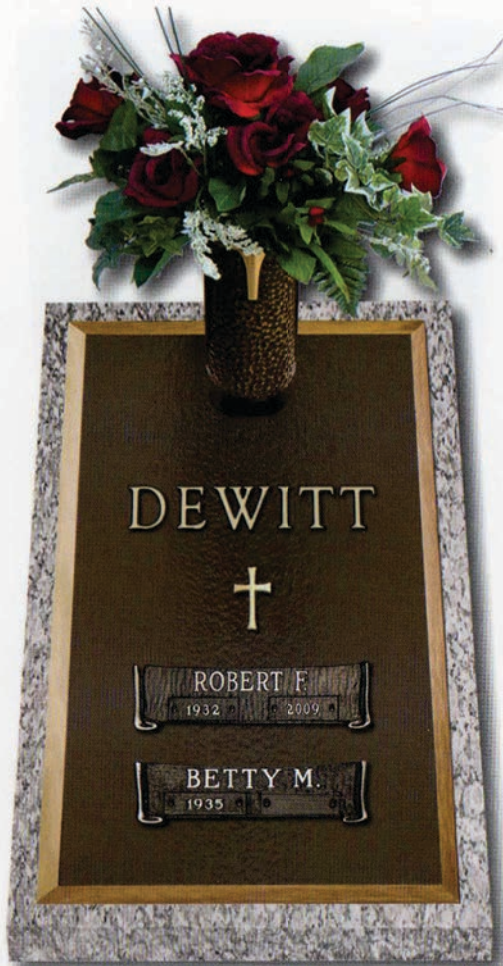

# *Double Interment Memorials*

---

**Design No. BSIM—Ledger**

16" x 24" with Narrow Greek Border  
Available With or Without Vase (scrolls & emblems optional)

**Ledger with Narrow  
Greek Border**

Width x Height  
16 x 24

**Ledger with  
Rock Border**

Width x Height  
16 x 24

**Design No. B400—Ledger**

16" x 24" with Rock Border Available With or  
Without Vase (scrolls & emblems optional)

**Ledger Narrow  
Woodgrain Border**