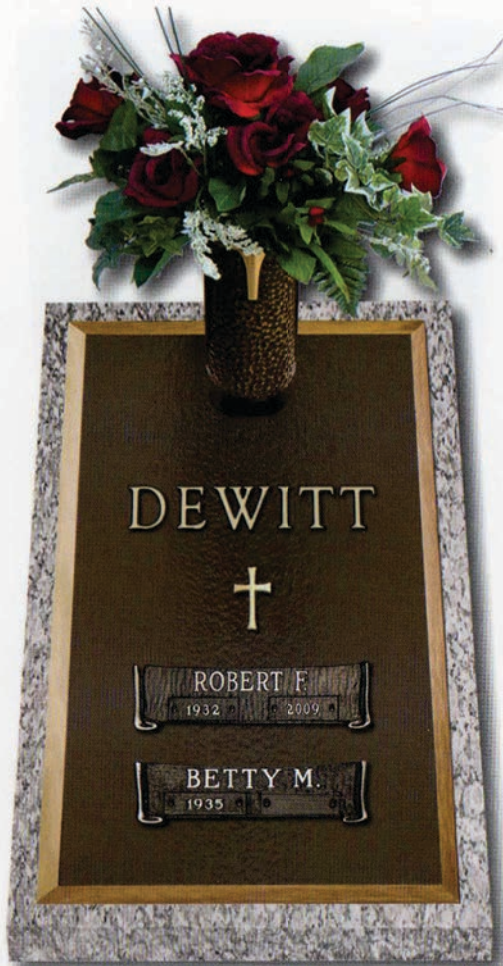

Double Interment Memorials

Design No. BSIM—Ledger

16" x 24" with Narrow Greek Border
Available With or Without Vase (scrolls & emblems optional)

**Ledger with Narrow
Greek Border**

Width x Height

16 x 24

**Ledger with
Rock Border**

Width x Height

16 x 24

Design No. B400—Ledger

16" x 24" with Rock Border Available With or
Without Vase (scrolls & emblems optional)

Design No. BSIM—Ledger
 16" x 24" with Polished Bevel Border Available
 With or Without Vase (scrolls & emblems optional)