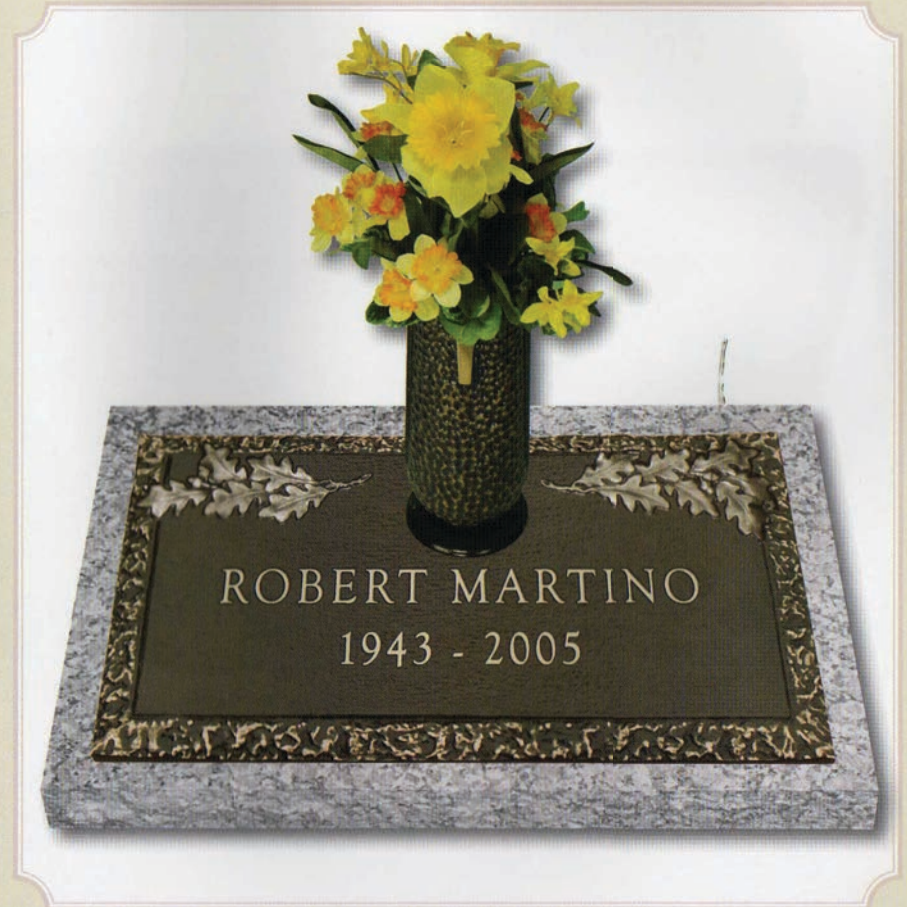

PD Oak Leaf 2 Rock Border Availabilities

Width x Height	Width x Height
24 x 14	44 x 13

Design No. B507—Predesigned Oak Leaf 2 with Rock Border
24" x 14" Individual Available With or Without Vase