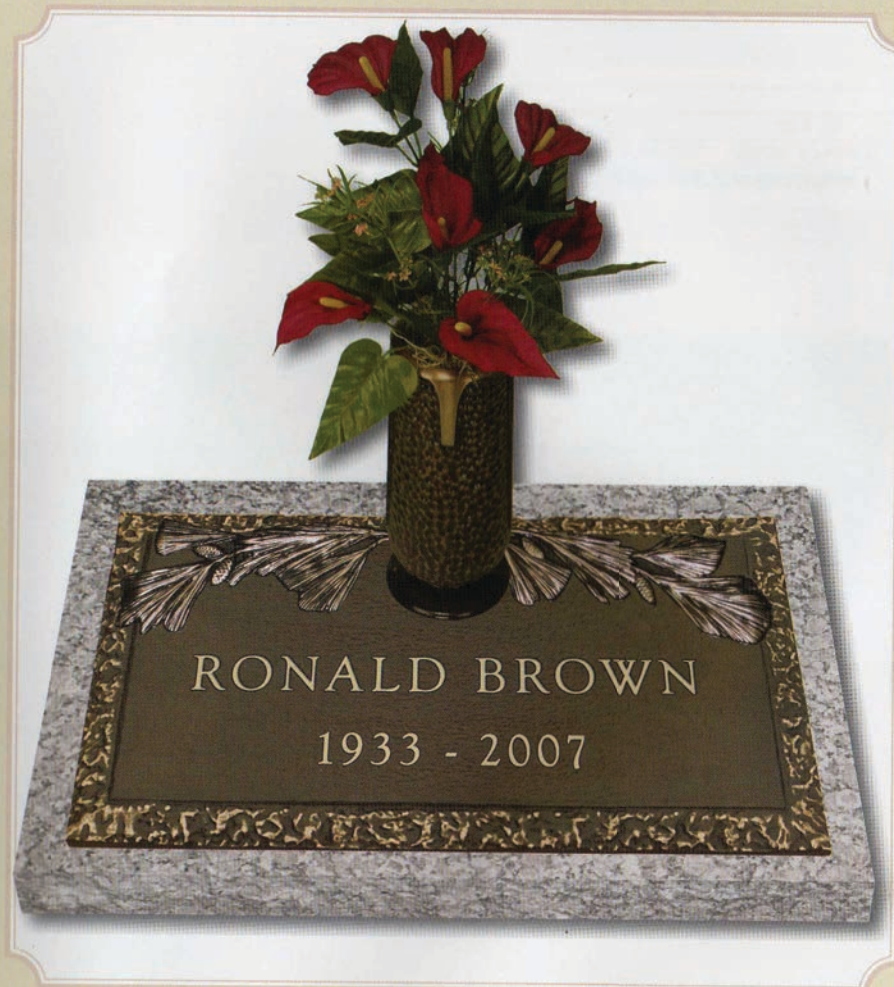

# *Pre-Designed Memorials*

---

**PD Country Oak Rock Border Availabilities**

Width x Height	Width x Height	Width x Height
24 x 12	28 x 16	44 x 14
24 x 14		

**Design No. CO—Predesigned Country Oak with Rock Border**  
 24" x 14" Individual Available Without Vase